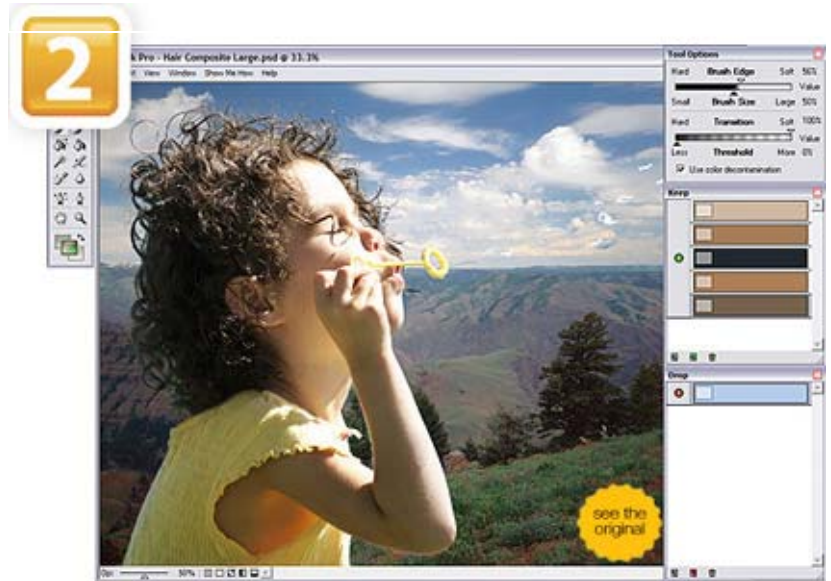

NEW! Frame It...

The Frame It tool really puts you into the digital darkroom. Now it is easy to add realistic film and darkroom edge and border effects to your images. But why stop at the darkroom, you can add artistic edges like torn paper, brush strokes or even realistic frames and mats you would hang on the walls. You can even stack multiple edges and frames to create your own unique look. It comes packed with over 500 edges and frames too choose from. Use the built-in browser to browse or search for your favorites. The creative possibilities are limitless with the Frame It tool.